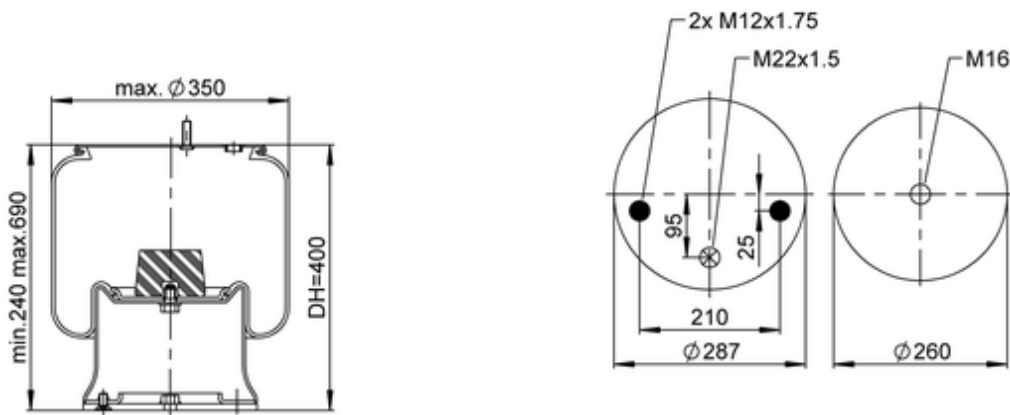

1R14-815

20920751

● bolt or stud

○ hole

⊗ combination stud

⊗ air inlet

Article status	Not Available
GTIN/EAN	3838592116444
Bellow number	566-28-3-529
 kg	17 kg
	
	M12x1.75: max. 45 Nm
	M16: max. 90 Nm
	M22x1.5: max. 70 Nm

OE Manufacturer/Part No.

Manufacturer	Original Part No.	Model
SAF	3.229.0028.00 Intra	