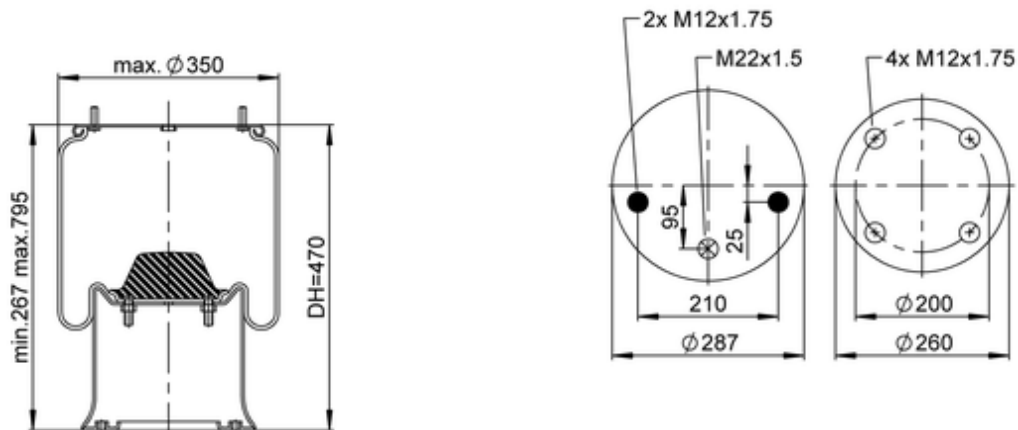

1R14-728

20920917

● bolt or stud

○ hole

⊗ combination stud

⊗ air inlet

Article status	Not Available
GTIN/EAN	3838592117762
Bellow number	566-28-3-510
kg	14,8 kg
	M12x1.75: max. 45 Nm
	M22x1.5: max. 70 Nm

OE Manufacturer/Part No.

Manufacturer	Original Part No.	Model
WEWELER	US07385GST2	
SAF	3.228.0030.00	
SAF	3.229.0030.00	