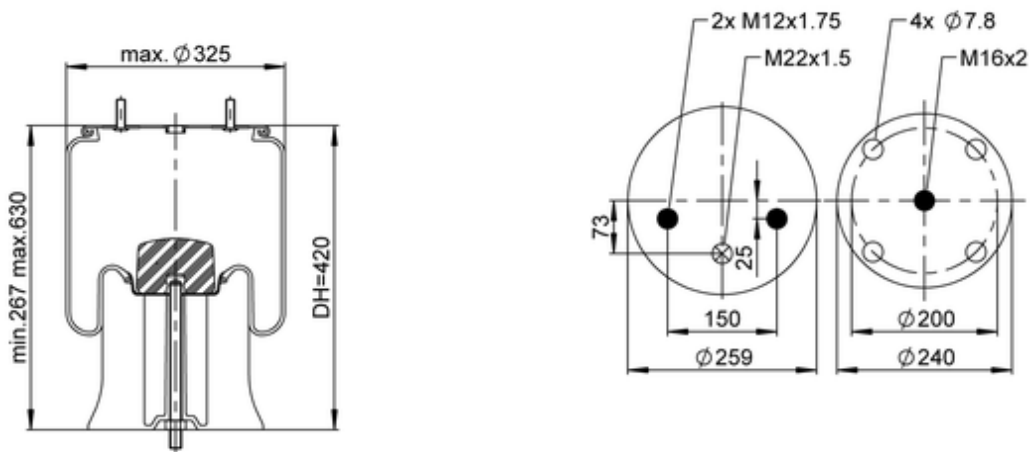

1R11-941

21103490

● bolt or stud

○ hole

⊗ combination stud

⊗ air inlet

Article status	Not Available
GTIN/EAN	3838592125576
Bellow number	566-22-3-526
 kg	8,8 kg
	
	M12x1.75: max. 45 Nm
	M16: max. 90 Nm
	M22x1.5: max. 45 Nm

## OE Manufacturer/Part No.

Manufacturer	Original Part No.	Model
SAF	2626V	
SAF	3.229.0039.00	

Kögel

360112