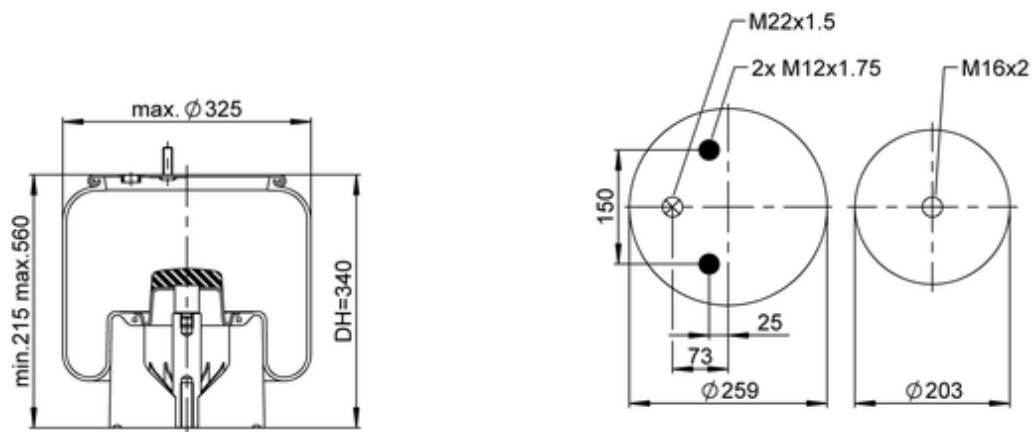

1R11-939

21103467

- bolt or stud
- hole
- ⊗ combination stud
- ⊗ air inlet

Article status	Not Available
GTIN/EAN	3838592125545
Bellow number	566-22-3-501
kg	7 kg
	M12x1.75: max. 45 Nm
	M16: max. 90 Nm
	M22x1.5: max. 70 Nm

**OE Manufacturer/Part No.**

Manufacturer	Original Part No.	Model
BPW	05.429.43.86.0	30 K