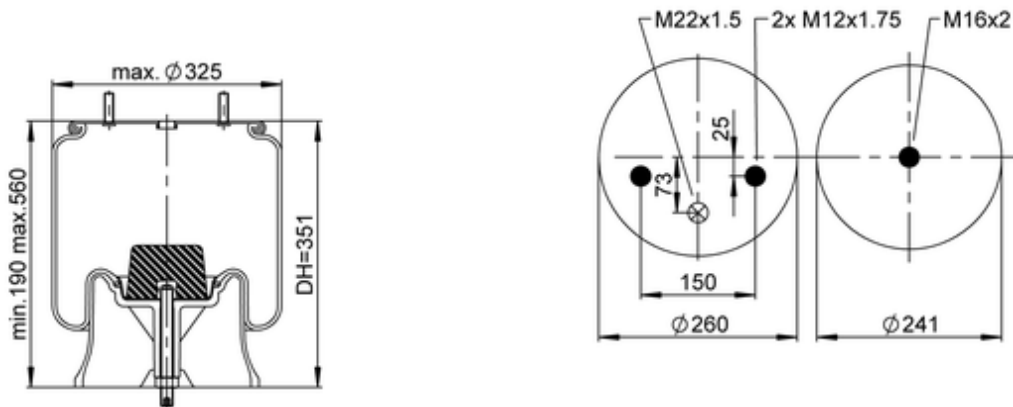

1R11-781

20920726

● bolt or stud

○ hole

⊗ combination stud

⊗ air inlet

Article status	Not Available
GTIN/EAN	3838592116215
Bellow number	566-22-3-526
 kg	7 kg
	
	M12x1.75: max. 45 Nm
	M16: max. 90 Nm
	M22x1.5: max. 45 Nm

OE Manufacturer/Part No.

Manufacturer	Original Part No.	Model
SAF	3.229.0033.00	
SCANIA	1723281	