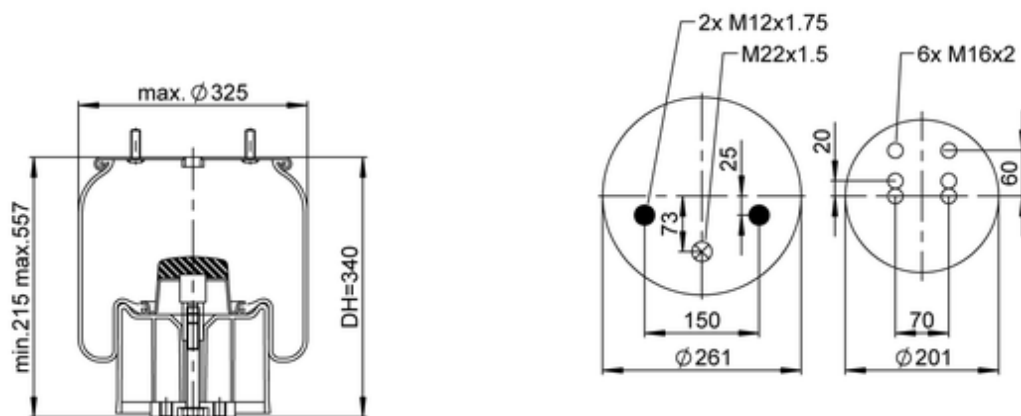

1R11-752

20920725

- bolt or stud
- hole
- ⊗

 combination stud
- ⊗

 air inlet

Article status	Not Available
GTIN/EAN	3838592116208
Bellow number	566-22-3-501
kg	9 kg
	M12x1.75: max. 45 Nm
	M16: max. 90 Nm
	M22x1.5: max. 70 Nm

**OE Manufacturer/Part No.**

Manufacturer	Original Part No.	Model
SCANIA	2198483	
SCHMITZ	017331	

SCHMITZ	751084	
BPW	05.429.43.21.0	30 K
BPW	05.429.43.37.0	30 K