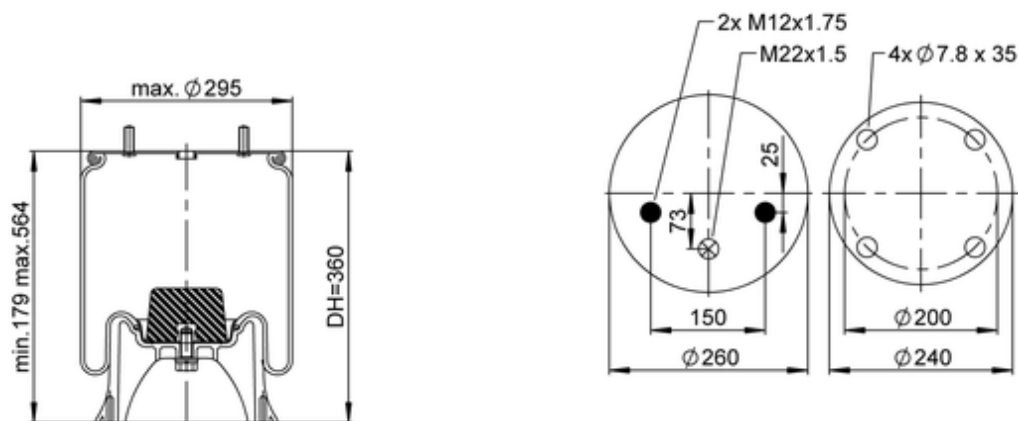

1R11-751

20920782

● bolt or stud

○ hole

⊗ combination stud

⊗ air inlet

Article status	Not Available
GTIN/EAN	3838592116741
Bellow number	566-22-3-526
 kg	7,1 kg
	
	M12x1.75: max. 45 Nm
	M22x1.5: max. 70 Nm

OE Manufacturer/Part No.

Manufacturer	Original Part No.	Model
SAF	3.229.0029.00	
SAF	3.229.2229.00	
SAF	3.229.2129.00	
SAF	3.229.2429.00	

SCANIA

1723277

© 2025 PRIME-RIDE®, ALL RIGHTS RESERVED. <https://prime-ride.com/>