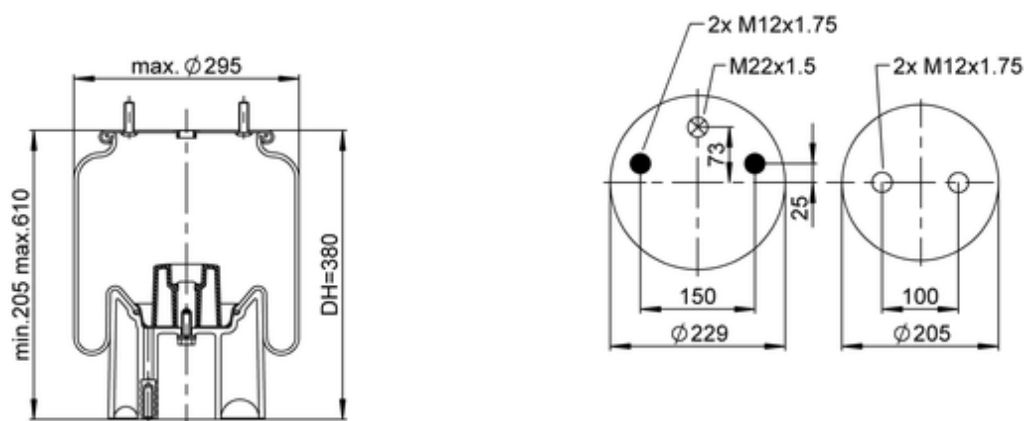

1R11-111

20920721

● bolt or stud

○ hole

⊗ combination stud

⊗ air inlet

Article status	Not Available
GTIN/EAN	3838592116161
Bellow number	566-22-3-521
 kg	6,2 kg
	
	M12x1.75: max. 45 Nm
	M22x1.5: max. 70 Nm

OE Manufacturer/Part No.

Manufacturer	Original Part No.	Model
Weweler	US 07364	
Weweler	US 06287	
MERITOR (ROR)	21221307	
WEWELER	US 87 EUROF	