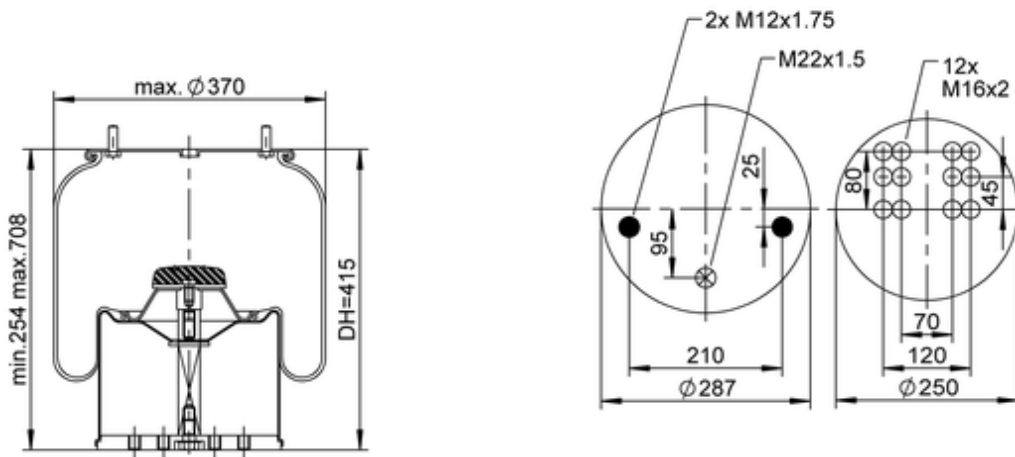

1R14-712

21090811

● bolt or stud

○ hole

⊗ combination stud

⊗ air inlet

	15,3 kg
	1R14-702, 1R14-703
	M12x1.75: max. 45 Nm
	M16: max. 90 Nm
	M22x1.5: max. 70 Nm

OE Manufacturer/Part No.

Manufacturer	Original Part No.	Model
BPW	05.429.40.07.1	
BPW	05.429.40.39.1	
BPW	05.429.40.47.1	
BPW	05.429.40.50.1	
BPW	05.429.41.42.1	

BPW	05.429.40.14.1	
BPW	05.429.40.24.1	
BPW	05.429.40.61.1	
BPW	05.429.41.21.1	
BPW	05.429.41.36.1	36