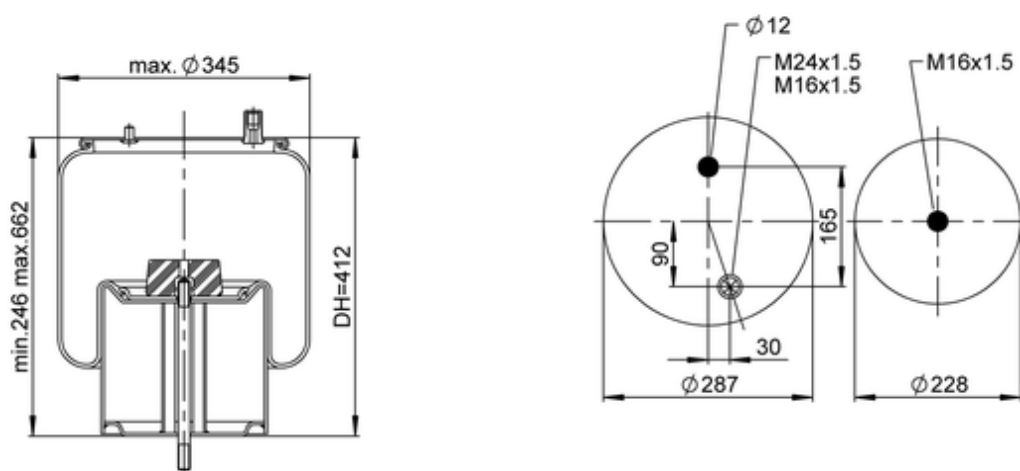

1R13-753

20920977

● bolt or stud

○ hole

⊗ combination stud

⊗ air inlet

 kg	13,8 kg
	
	M16x1.5: max. 20 Nm
	M16x1.5: max. 90 Nm
	M24x1.5: max. 70 Nm

OE Manufacturer/Part No.

Manufacturer	Original Part No.	Model
VOLVO	20722412	
RVI	5.010.557.355	