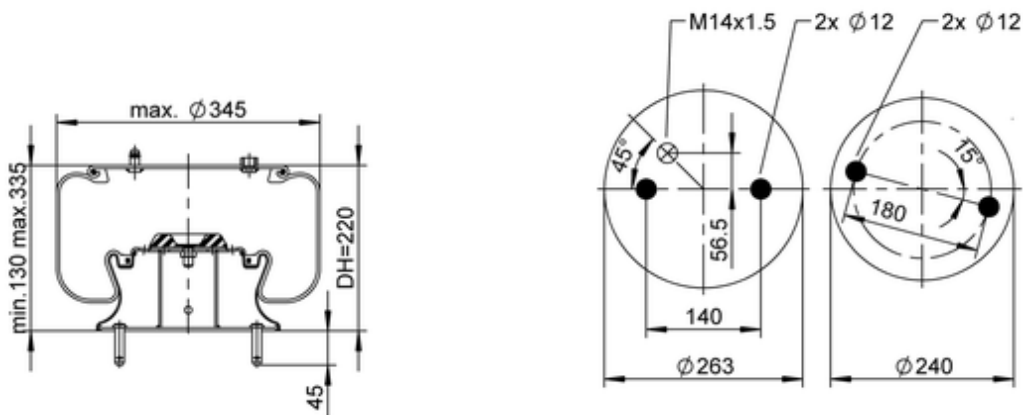

1R13-746

20920975

● bolt or stud ○ hole ⊗ combination stud ⊗ air inlet

 kg	8 kg
	
	M14x1.5: max. 70 Nm

OE Manufacturer/Part No.

Manufacturer	Original Part No.	Model
Scania	1440301	