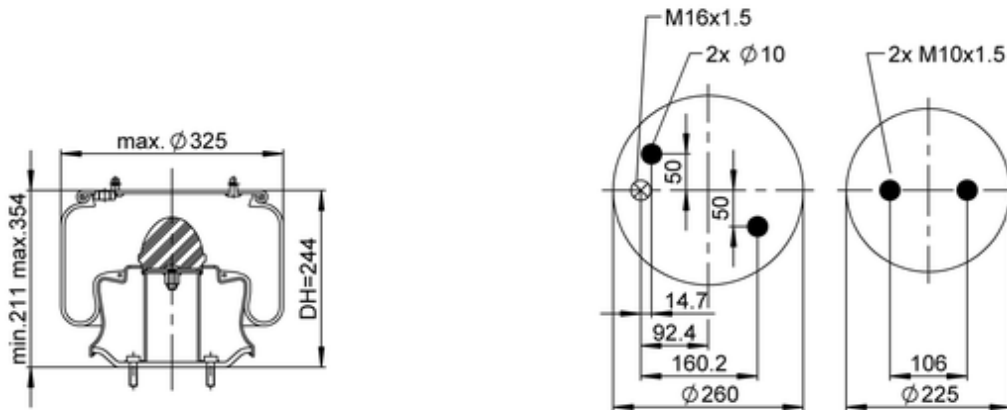

1R12-825

20920738

● bolt or stud ○ hole ⊗ combination stud ⊗ air inlet

	9,3 kg
	1R12-811
	M10: max. 30 Nm
	M16x1.5: max. 45 Nm

OE Manufacturer/Part No.

Manufacturer	Original Part No.	Model
VOLVO	21057936	
VOLVO	21513833	
VOLVO	21160951	
VOLVO	21097433	
VOLVO	70311683	