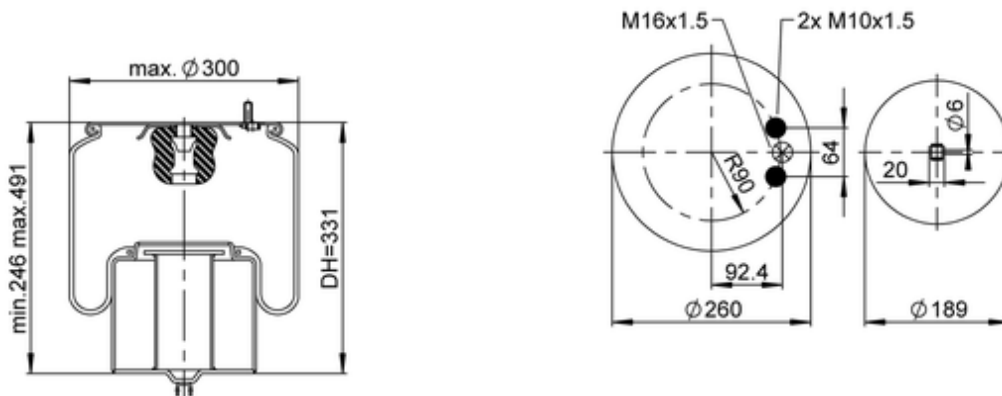

1R12-762

20920954

● bolt or stud ○ hole ⊗ combination stud ⊗ air inlet

 kg	8,4 kg
	
	M10: max. 30 Nm
	M16x1.5: max. 90 Nm

OE Manufacturer/Part No.

Manufacturer	Original Part No.	Model
VOLVO	20554755	
VOLVO	1076594	