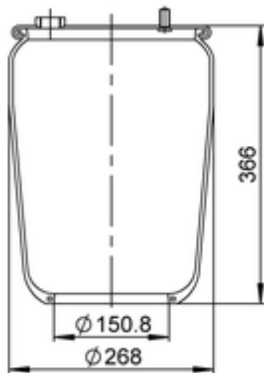

1R12-700

20920945

- bolt or stud
- hole
- X combination stud
- X air inlet

kg	8,1 kg
	M10: max. 30 Nm
	M16x1.5: max. 70 Nm

### OE Manufacturer/Part No.

Manufacturer	Original Part No.	Model
VDL BUS	0 067 504	
DAF	0 067 504	