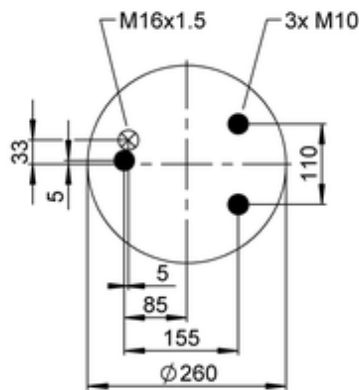

1R12-700

20920945

- bolt or stud
- hole
- X combination stud
- X air inlet

kg	8,1 kg
	M10: max. 30 Nm
	M16x1.5: max. 70 Nm

### OE Manufacturer/Part No.

Manufacturer	Original Part No.	Model
VDL BUS	0 067 504	
DAF	0 067 504	