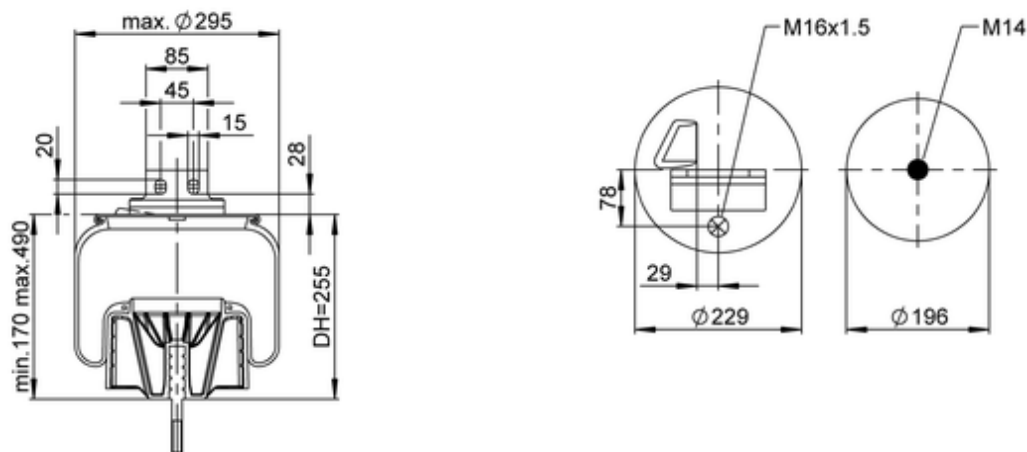

1R11-919

21003097

-  bolt or stud
-  hole
-  combination stud
-  air inlet

 kg	5,8 kg
	
	M14: max. 70 Nm
	M16x1.5: max. 90 Nm

OE Manufacturer/Part No.

Manufacturer	Original Part No.	Model
IVECO	500042584	Stralis rear axle front right
IVECO	41270463	Stralis rear axle front right