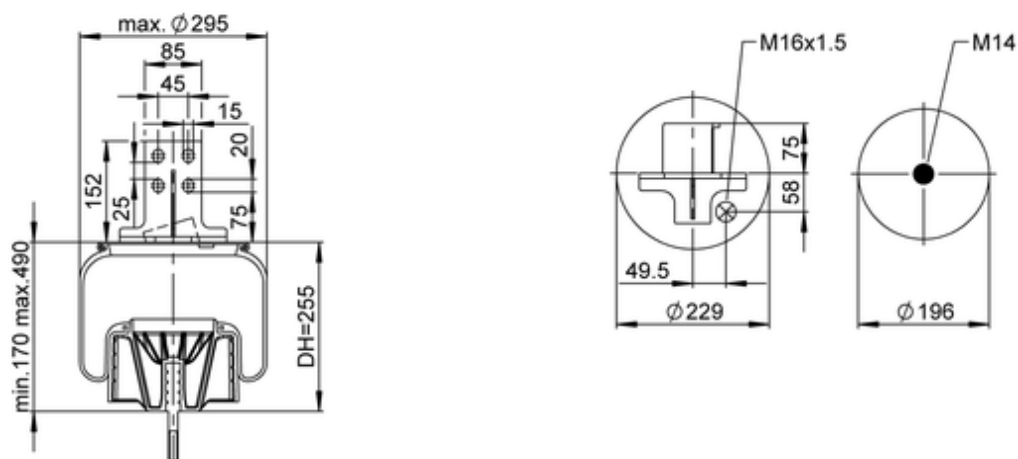

1R11-917

21003095

-  bolt or stud
-  hole
-  combination stud
-  air inlet

 kg	6,7 kg
	
	M14: max. 70 Nm
	M16x1.5: max. 90 Nm

OE Manufacturer/Part No.

Manufacturer	Original Part No.	Model
IVECO	500042582	Stralis rear axle rear right
IVECO	41270466	Stralis rear axle rear right