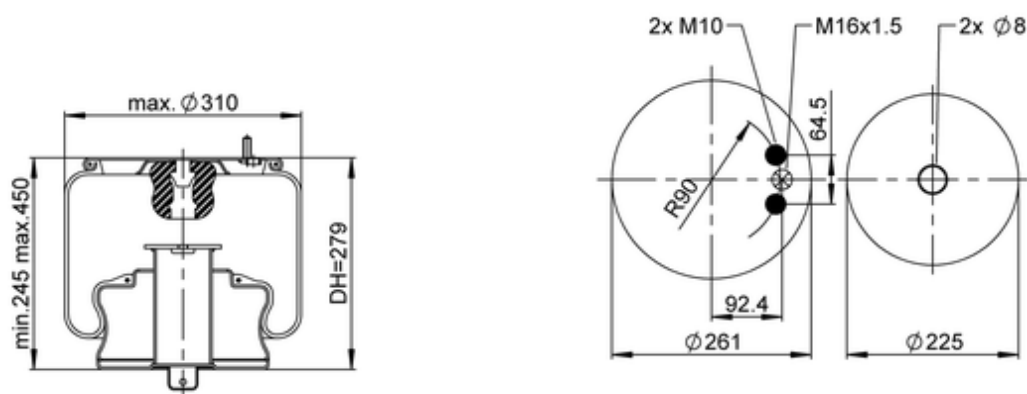

1R11-893

20921027

● bolt or stud ○ hole ⊗ combination stud ⊗ air inlet

	9 kg
	M10: max. 30 Nm
	M16x1.5: max. 90 Nm

OE Manufacturer/Part No.

Manufacturer	Original Part No.	Model
VOLVO	20573312	
VOLVO	3171693	
VOLVO	3178706	
VOLVO	3195240	